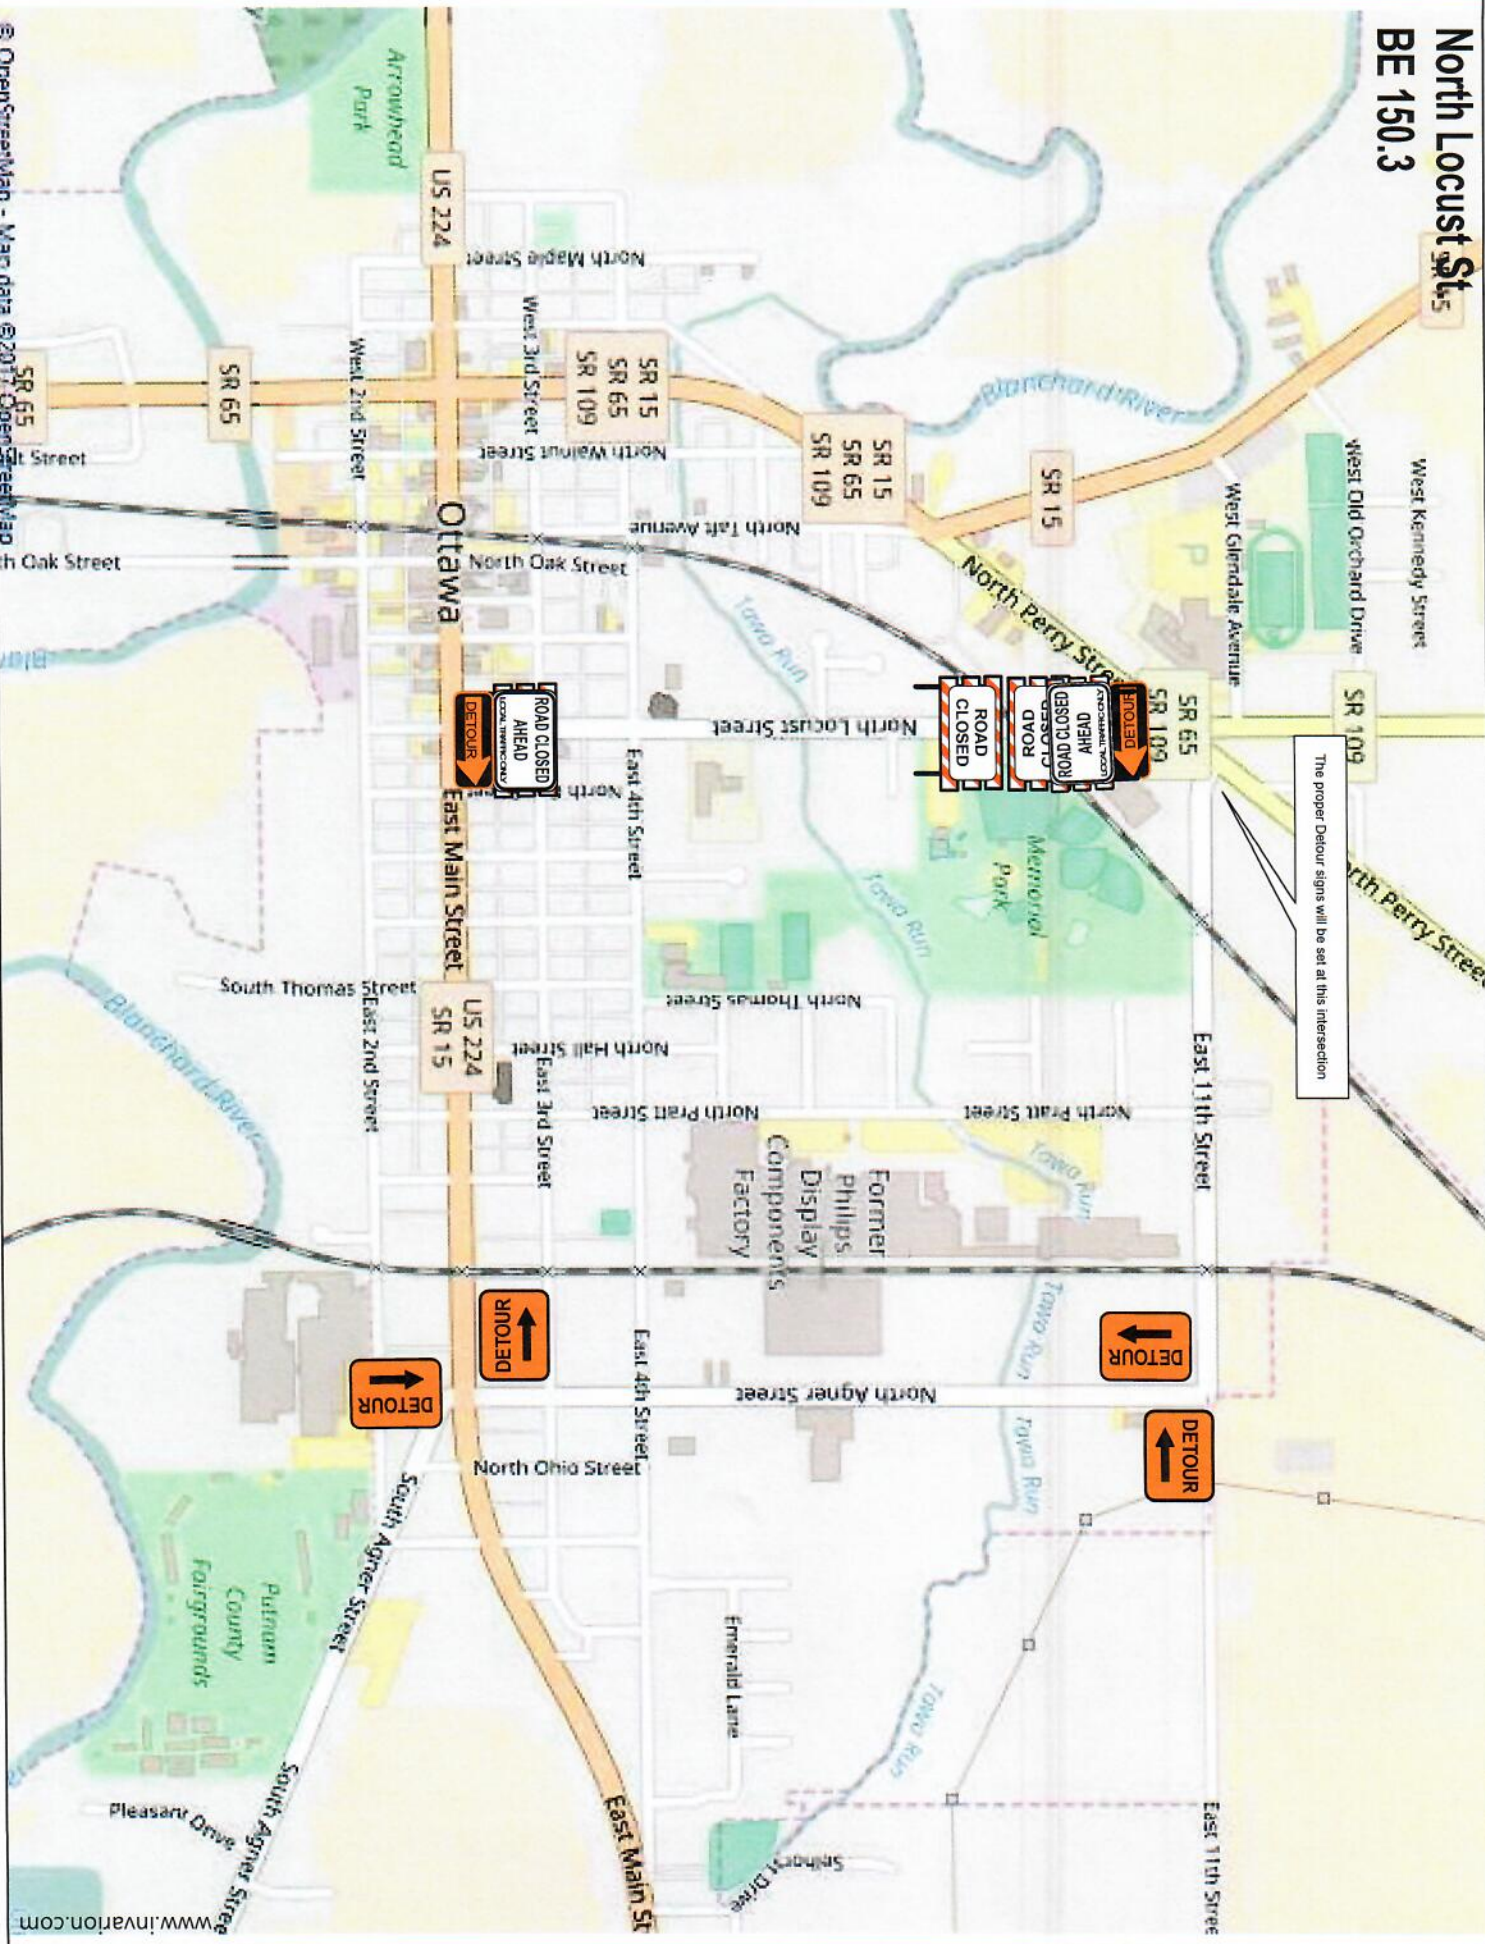

# North Locust St. BE 150.3

The proper Detour signs will be set at this intersection